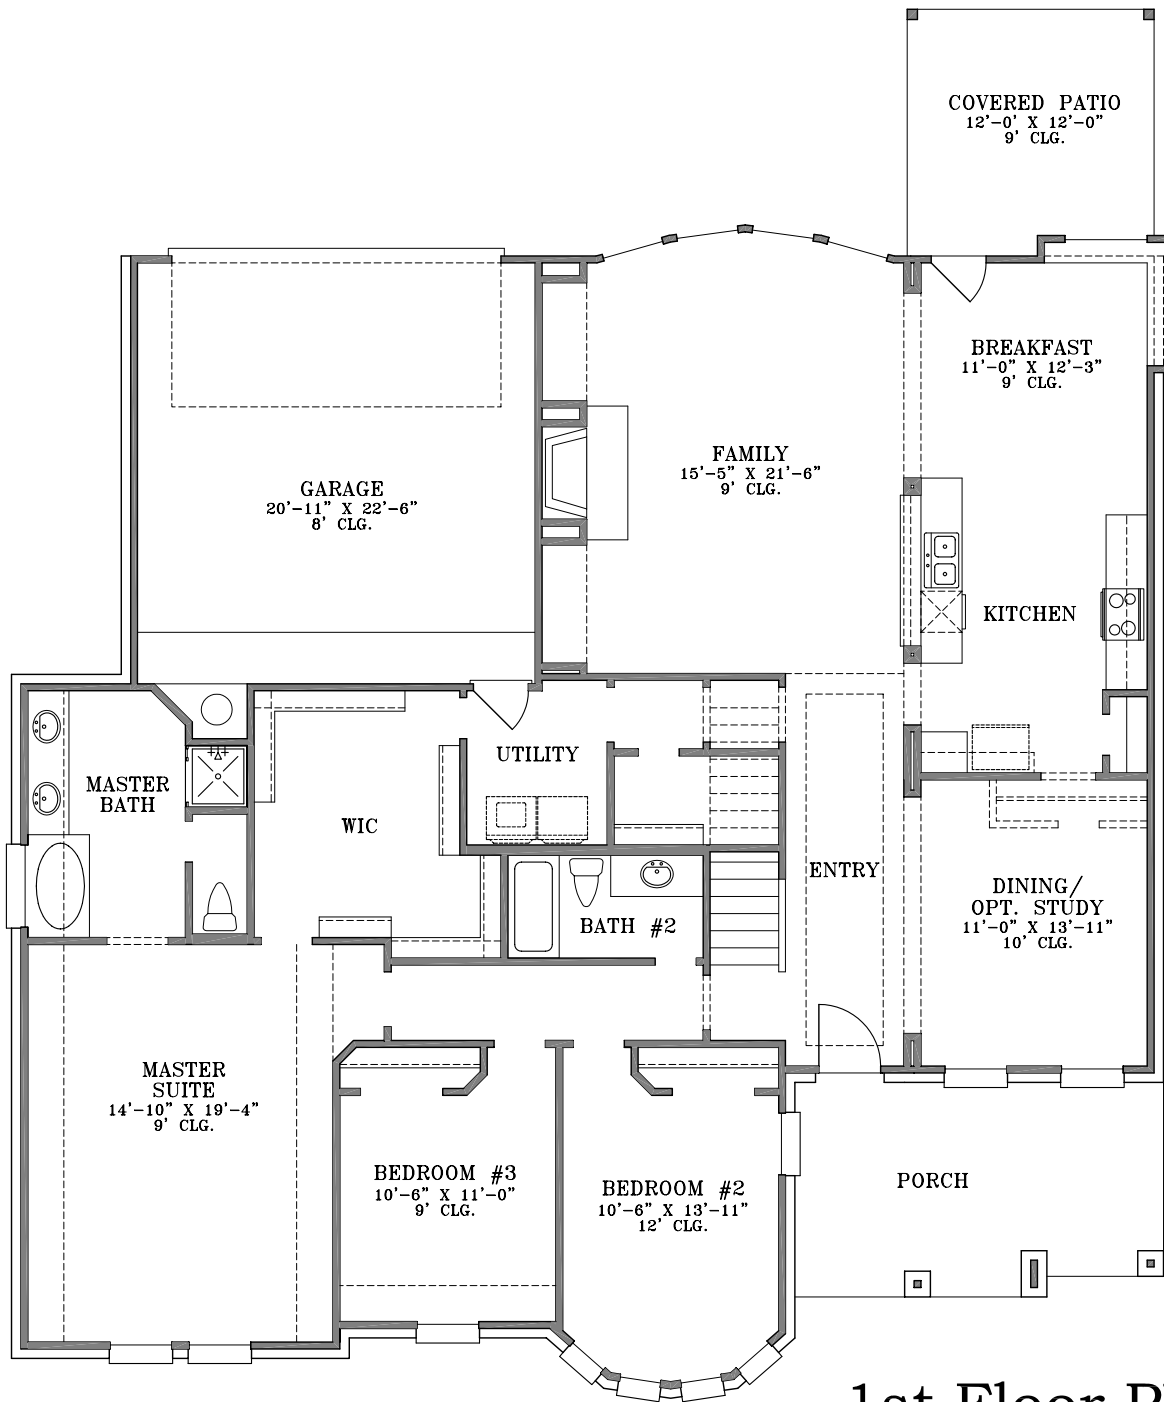

WebFloorPlans.com

1st Floor Plan

1st Floor Footage: 2249 s.f.

2nd Floor Footage: 510 s.f.

Total Footage: 2759 s.f.

Width: 56'-0"

Depth: 67'-6"

Plan # 2759

To Order Call:
214-227-7527

2nd Floor Plan

Elevation A