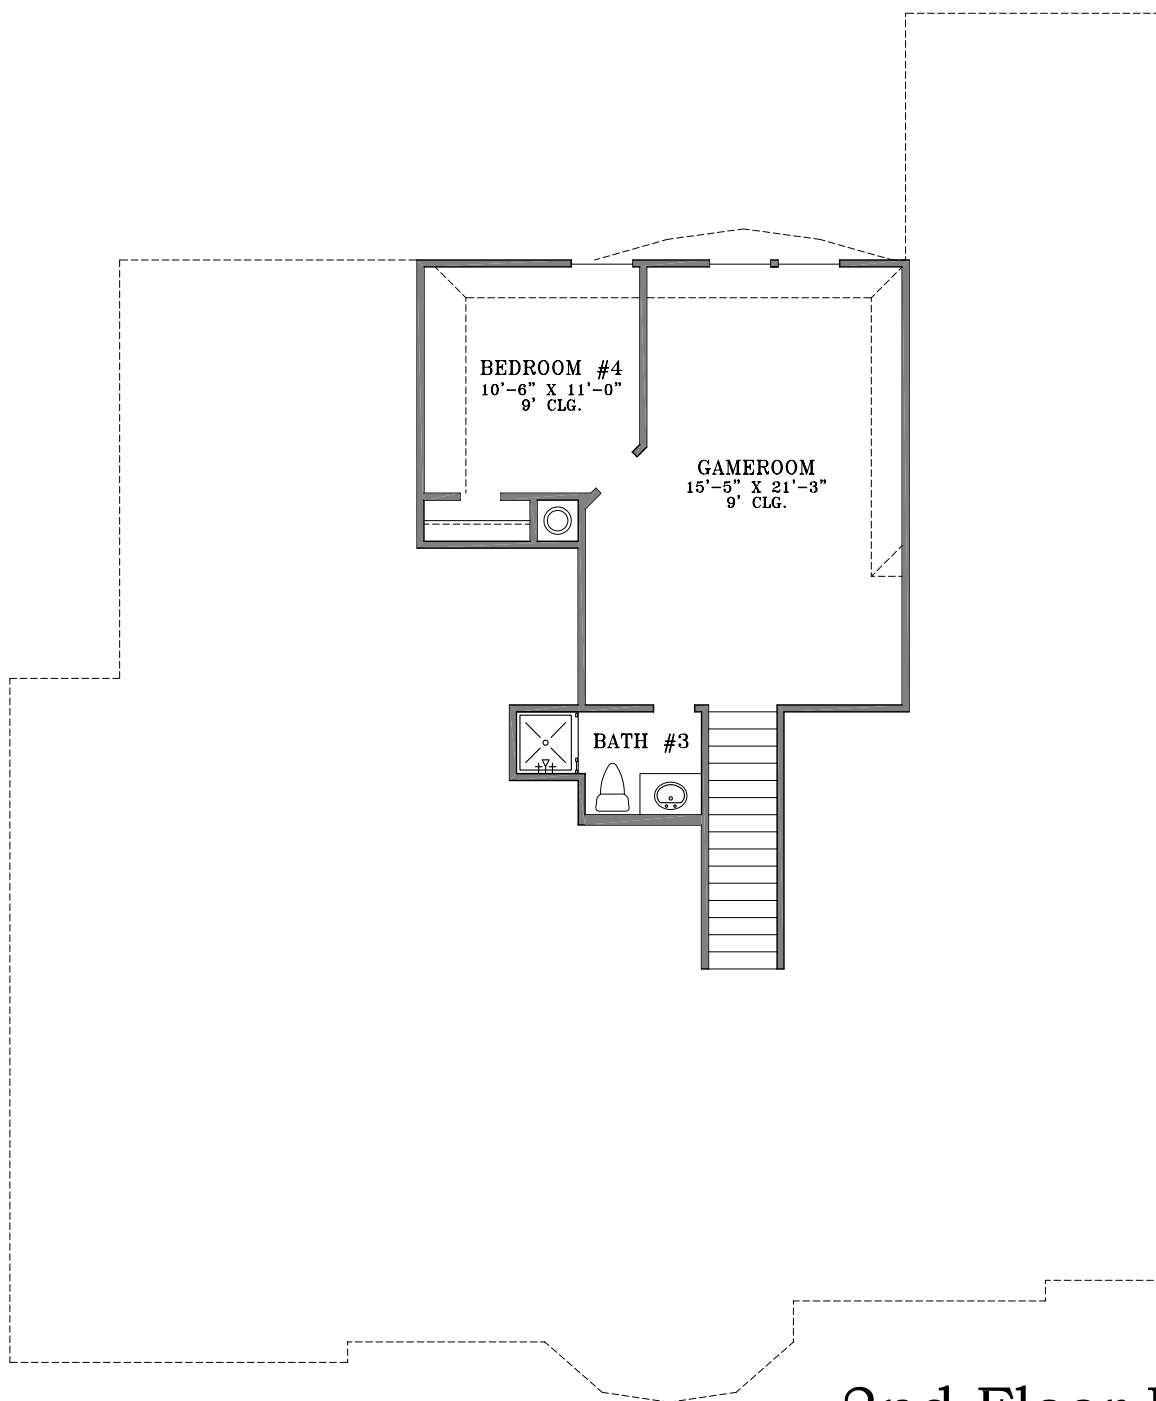

WebFloorPlans.com

1st Floor Plan

1st Floor Footage: 2249 s.f.

2nd Floor Footage: 510 s.f.

Total Footage: 2759 s.f.

Width: 56'-0"

Depth: 67'-6"

Plan # 2759

To Order Call:
214-227-7527

2nd Floor Plan

Elevation A